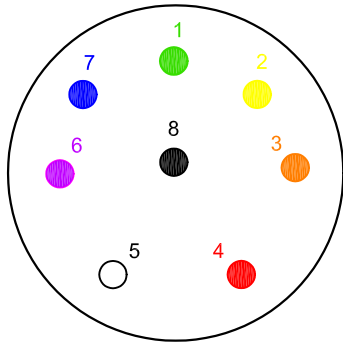

LEMO Connector FGG-1B 308 (8 Pin-P)

Frontal view

- 1-----+Y
- 2-----X
- 3-----+Z (outside external piezo)
- 4-----Z (inside internal piezo)
- 5-----+X (white)
- 6-----GND
- 7-----Y
- 8-----Z (inside external piezo)

LEMO Connector FGG-1B 308 (8 Pin-P)

Back view

- 1-----+Y
- 2-----X
- 3-----+Z (outside external piezo)
- 4-----Z (inside internal piezo)
- 5-----+X (white)
- 6-----GND
- 7-----Y
- 8-----Z (inside external piezo)