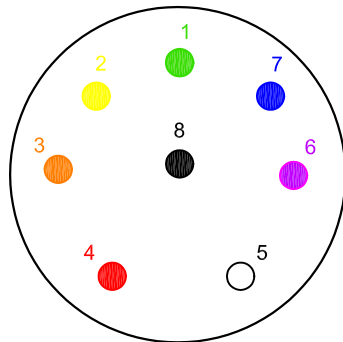

LEMO Connector FGG-1B 308 (8 Pin-P)

Frontal view

- 1-----+Y
- 2-----X
- 3-----+Z (outside external piezo)
- 4-----Z (inside internal piezo)
- 5-----+X (white)
- 6-----GND
- 7-----Y
- 8-----Z (inside external piezo)

LEMO Connector FGG-1B 308 (8 Pin-P)

Back view

- 1-----+Y
- 2-----X
- 3-----+Z (outside external piezo)
- 4-----Z (inside internal piezo)
- 5-----+X (white)
- 6-----GND
- 7-----Y
- 8-----Z (inside external piezo)