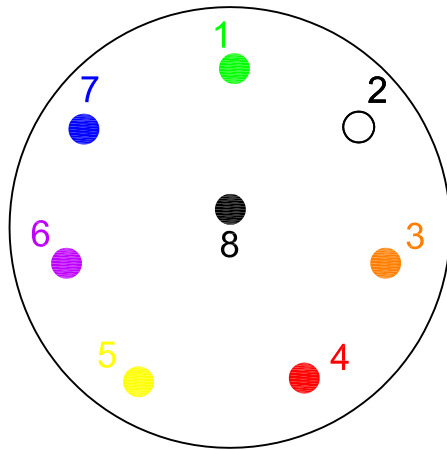

LEMO 8 Pin-P/ Connector FGG-1B Male (frontal view)

- 1--- + Y
- 2--- - X (white)
- 3--- - Z ext
- 4--- - Z int
- 5--- + X
- 6--- GND
- 7--- - Y
- 8--- + Z ext

LEMO 8 Pin-P/ Connector FGG-1B Male (back view)

- 1--- +Y
- 2--- -X (white)
- 3--- -Z ext
- 4--- -Z int
- 5--- +X
- 6--- GND
- 7--- -Y
- 8--- +Z ext