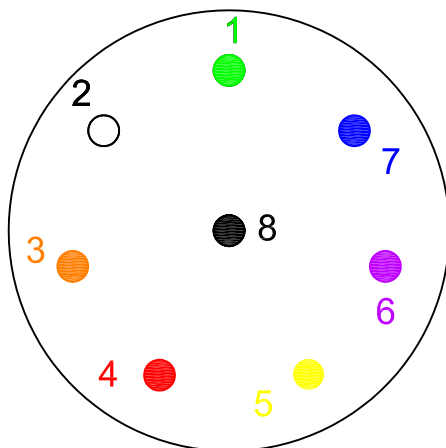

LEMO 8 Pin-P/ Connector FGG-1B Male (frontal view)

- 1--- + Y
- 2--- - X (white)
- 3--- - Z ext
- 4--- - Z int
- 5--- + X
- 6--- GND
- 7--- - Y
- 8--- + Z ext

LEMO 8 Pin-P/ Connector FGG-1B Male (back view)

- 1--- +Y
- 2--- -X (white)
- 3--- -Z ext
- 4--- -Z int
- 5--- +X
- 6--- GND
- 7--- -Y
- 8--- +Z ext