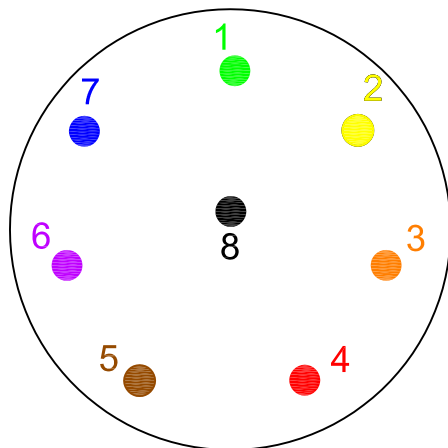

LEMO 8 Pin-S/ Connector PHG-1B Female (frontal view)

- 1--- + Y
- 2--- - X
- 3--- - Z ext
- 4--- - Z int
- 5--- + X
- 6--- GND
- 7--- - Y
- 8--- + Z ext

LEMO 8 Pin-S/ Connector PHG-1B Female (back view)

- 1--- +Y
- 2--- -X
- 3--- -Z ext
- 4--- -Z int
- 5--- +X
- 6--- GND
- 7--- -Y
- 8--- +Z ext