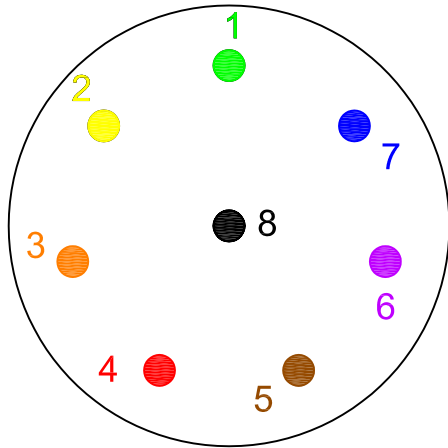

LEMO 8 Pin-S/ Connector PHG-1B Female (frontal view)

- 1--- + Y
- 2--- - X
- 3--- - Z ext
- 4--- - Z int
- 5--- + X
- 6--- GND
- 7--- - Y
- 8--- + Z ext

LEMO 8 Pin-S/ Connector PHG-1B Female (back view)

- 1--- +Y
- 2--- -X
- 3--- -Z ext
- 4--- -Z int
- 5--- +X
- 6--- GND
- 7--- -Y
- 8--- +Z ext